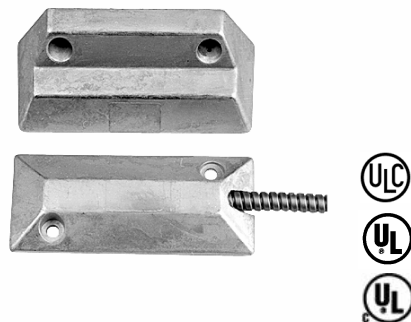

### SP3000 Mini Overhead

---

Our SP contacts are Double Strength. Each switch is welded with a solid brass splice in order to provide the strongest connection possible. Double Strength, Double Reliability.

---

- Mini Overhead Door Contact
- 2.25" Inch Gap
- Rhodium Contacts
- Armored Cable
- Powerful Rare Earth Magnet
- Closed Circuit

United Security Products • 13250 Gregg St. Suite B. • Poway, CA 92064  
[www.unitedsecurity.com](http://www.unitedsecurity.com)